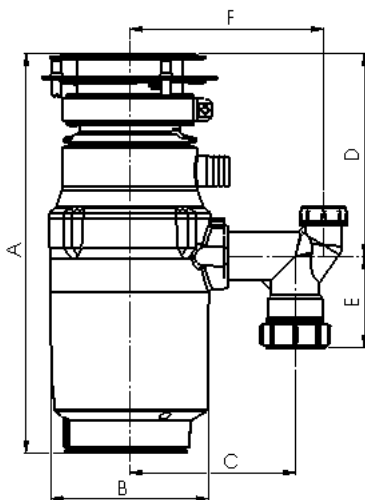

## FWD-050S

*Efficient and reliable  
Supreme grinding efficiency  
Silent DC motor  
Hygienic & convenient  
Warranty 4-Year*

Knock-out for dishwasher drain

Measurements are in Millimeter

A : 328	B : 130
C : 136	D : 167
E : 75	F : 160